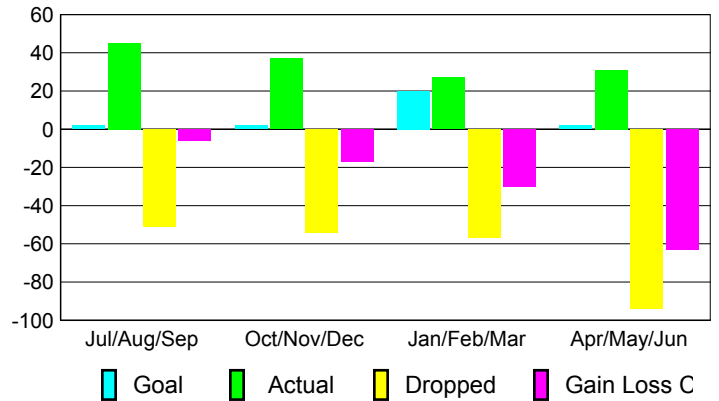

Membership Results 2008-2009

Goal, New, Dropped, Gain/Loss

Comparison of Membership Gain/Loss

Current Year Compared to the Previous Year