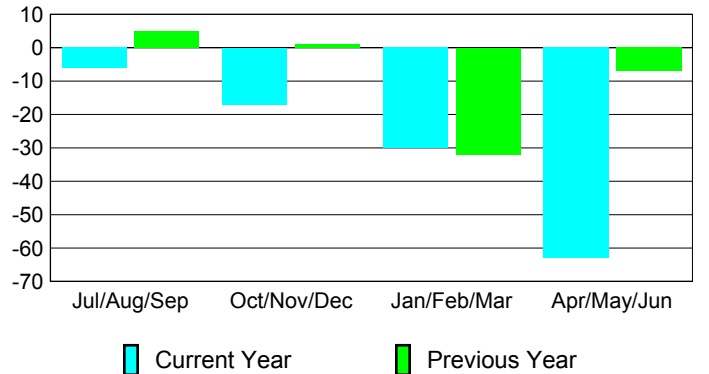

Membership Results 2008-2009

Membership 2007-2008

Month	Net Memb Goal	Actual New Memb	Actual Dropped Memb	Gain/Loss of Memb	Gain/Loss of Memb
Jul/Aug/Sep	2	45	-51	-6	5
Oct/Nov/Dec	2	37	-54	-17	1
Jan/Feb/Mar	20	27	-57	-30	-32
Apr/May/June	2	31	-94	-63	-7
Totals	26	140	-256	-116	-33

Membership Results 2008-2009

Goal, New, Dropped, Gain/Loss

Comparison of Membership Gain/Loss

Current Year Compared to the Previous Year

Gender Comparison 2008-2009

Jul/Aug/Sep

Oct/Nov/Dec

Jan/Feb/Mar

Apr/May/June

Male

Female