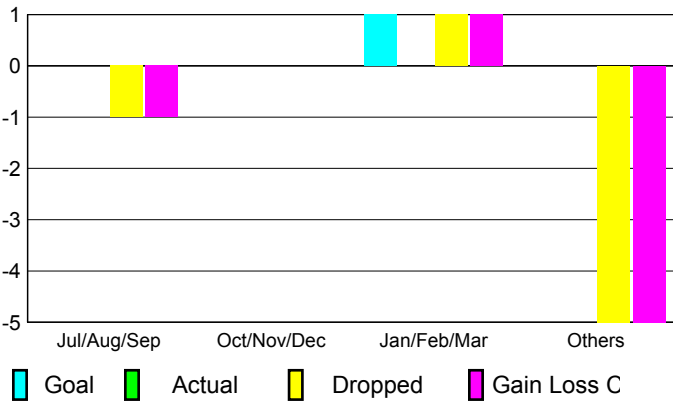

2008-2009 GMT Quarterly Report for District (or Undistricted) District 26 M4

GMT: **LELAND KOLKMEYER**

Location: **MISSOURI**

GMT CA: **1 & 2**

CLUBS

Club Results 2008-2009

Clubs 2007-2008

Month	New Club Goal	Actual New Clubs	Actual Dropped Clubs	Gain/Loss of Clubs	Gain/Loss of Clubs
Jul/Aug/Sep	0	0	-1	-1	0
Oct/Nov/Dec	0	0	0	0	0
Jan/Feb/Mar	1	0	1	1	0
Apr/May/June	0	0	-5	-5	0
Totals	1	0	-5	-5	0

Club Results 2008-2009

Goal, New, Dropped, Gain/Loss

Comparison of Club Gain/Loss

Current Year Compared to the Previous Year

YTD Status Quo Clubs 2008-2009

Status Quo Clubs Compared to Status Quo Members

MEMBERSHIP

Membership Results 2008-2009

Membership 2007-2008

Month	Net Memb Goal	Actual New Memb	Actual Dropped Memb	Gain/Loss of Memb	Gain/Loss of Memb
Jul/Aug/Sep	2	45	-51	-6	5
Oct/Nov/Dec	2	37	-54	-17	1
Jan/Feb/Mar	20	27	-57	-30	-32
Apr/May/June	2	31	-94	-63	-7
Totals	26	140	-256	-116	-33